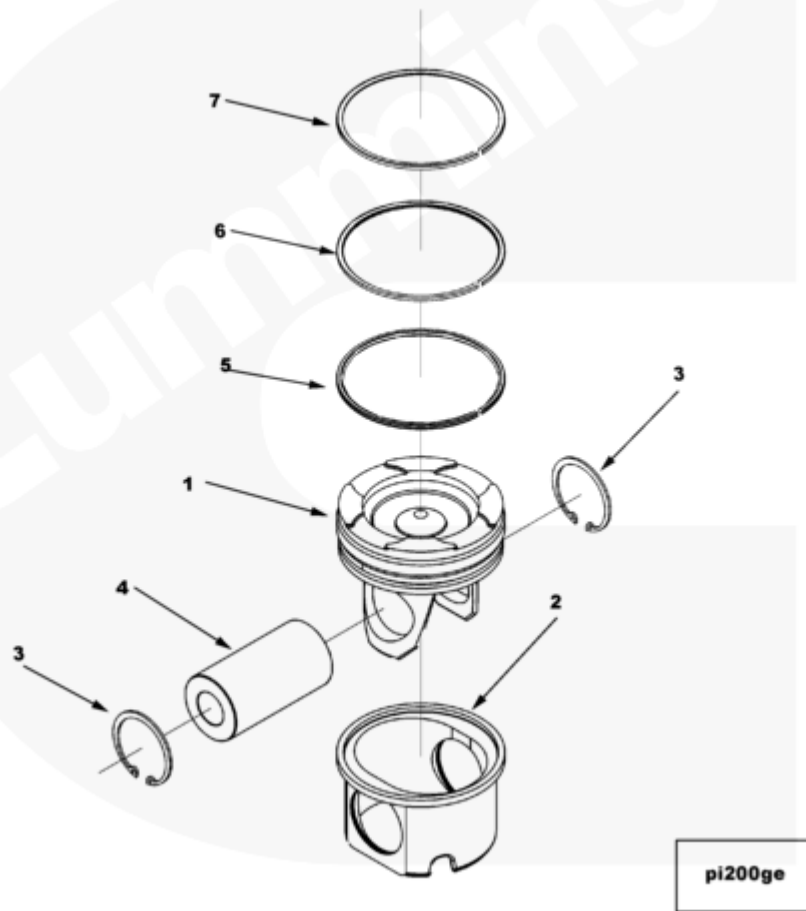

Parts Catalog - Option Detail

Electronic Parts Catalog - Option Detail				
Option	Group	Graphic	Film Card	Date
PP8363-03	01.05	pi200ge	II	21-MAR-05
Engines	ISM CM570, ISM CM570/870, ISM CM875, ISM CM876, ISM CM876 E, ISM11 CM876 M103, ISM11 CM876 SN, M11 CELECT, M11 CELECT PLUS, M11 MECHANICAL, QSM11 CM570, QSM11 CM876			

©Cummins Inc

[SMALL](#) | [MEDIUM](#) | [LARGE](#)

Cart	Ref No	Part Number	Part Description	Required	Remarks
View My Cart					
		PP8363-03	Engine Piston Kit		
					Engine Piston Kit
					Performance Parts
					Certified Model Name: QSM11-M

					Timing Gear Code: HZ
					CPL: 8363
					Certified by: EPA LR
					AFC: Yes ASA: No
					EFC: No ETC: Yes
					Manifold Type: Dry
					Engine Aspiration: Sea Water
					Aftercooled
					Engine Control System:
					Celect
					Application: Marine
					Power Turbine: N/A
					Design Phase: DEI
					Power Rating: N/A
					ECM Version: CM Series
					Centinel Provision: N/A
					Turbocharger Size: 32 CM
					Turbocharger Mounting Flange
					Bolt Circle Diameter:
					132.75mm (5.23 in.)
					Turbocharger Model: HX60
					Turbocharger Included: Yes
					Certification Level: Nox
					Requirements of the
					International Maritime
					Organization (IMO) Marpol
					73/78 Annex VI, Regulation 13
<input type="checkbox"/>		4025159	Engine Piston Kit	6	